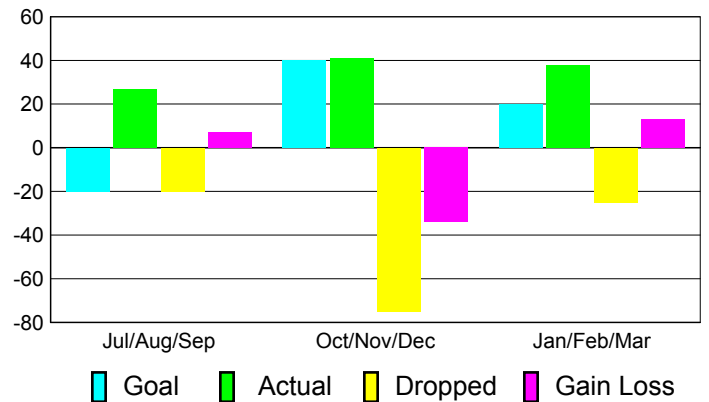

Membership Results 2010-2011

Goal, New, Dropped, Gain/Loss

Comparison of Membership Gain/Loss

Current Year Compared to the Previous Year