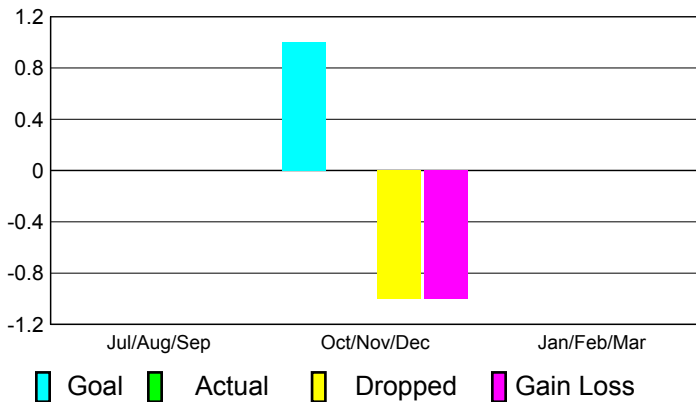

2010-2011 GMT Reports for District (or Undistricted) **District LD 1**

GMT: **Mr. Edisson Karnopp**

Location: **BRAZIL**

GMT CA: **3**

CLUBS

Club Results
2010-2011

Clubs
2009-2010

Month	New Club Goal	Actual New Clubs	Actual Dropped Clubs	Gain/Loss of Clubs	Gain/Loss of Clubs
Jul/Aug/Sep	0	0	0	0	0
Oct/Nov/Dec	1	0	-1	-1	0
Jan/Feb/Mar	0	0	0	0	0
Totals	1	0	-1	-1	0

Club Results 2010-2011

Goal, New, Dropped, Gain/Loss

Comparison of Club Gain/Loss

Current Year Compared to the Previous Year

YTD Status Quo Clubs 2010-2011

Status Quo Clubs Compared to Status Quo Members

MEMBERSHIP