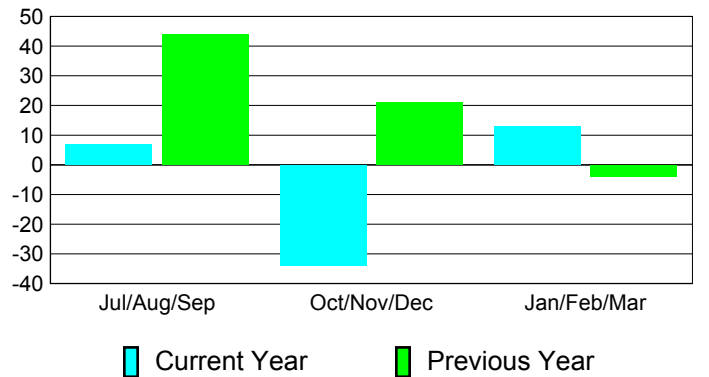

Membership Results
2010-2011

Membership
2009-2010

Month	Net Memb Goal	Actual New Memb	Actual Dropped Memb	Gain/Loss of Memb	Gain/Loss of Memb
Jul/Aug/Sep	-20	27	-20	7	44
Oct/Nov/Dec	40	41	-75	-34	21
Jan/Feb/Mar	20	38	-25	13	-4
Totals	40	106	-120	-14	61

Membership Results 2010-2011

Goal, New, Dropped, Gain/Loss

Comparison of Membership Gain/Loss

Current Year Compared to the Previous Year

Gender Comparison 2010-2011

Jul/Aug/Sep

Oct/Nov/Dec

Jan/Feb/Mar